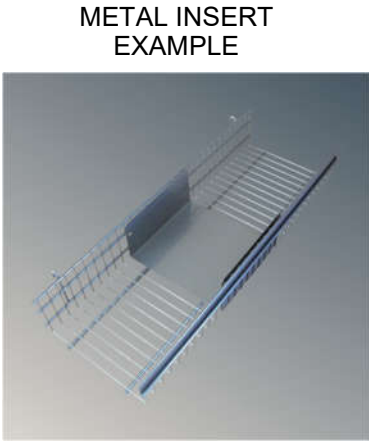

UNIT 474
4061 E CASTRO VALLEY BLVD
CASTRO VALLEY, CA 94552-4840
(510) 909-5626

FOUNTAIN DISPLAY

	WIDE OD	DEEP OD	TALL OD
			Adds 1.25" to Upright height <i>Rests against wall or counter back</i> Requires 2 Feet per upright
SLOTTED UPRIGHT FEET 2 PER UNIT FOR FREE STANDING BRACKET SYSTEM			
			Requires 2 each and is screwed to the wall. Grid will hang on hangers. Grid can be lifted off to clean
Z BAR HANGER 2 PER UNIT FOR WALL MOUNT BRACKET SYSTEM			

UNIT 474
 4061 E CASTRO VALLEY BLVD
 CASTRO VALLEY, CA 94552-4840
 (510) 909-5626

FOUNTAIN DISPLAY

CLEAR ACRYLIC INSERT AND DIVIDERS DIVIDER TABS ARE EVERY 1 INCH
ITEMS ARE SOLD SEPARATELY

**For more information please contact us at
sales@abcowire.com**