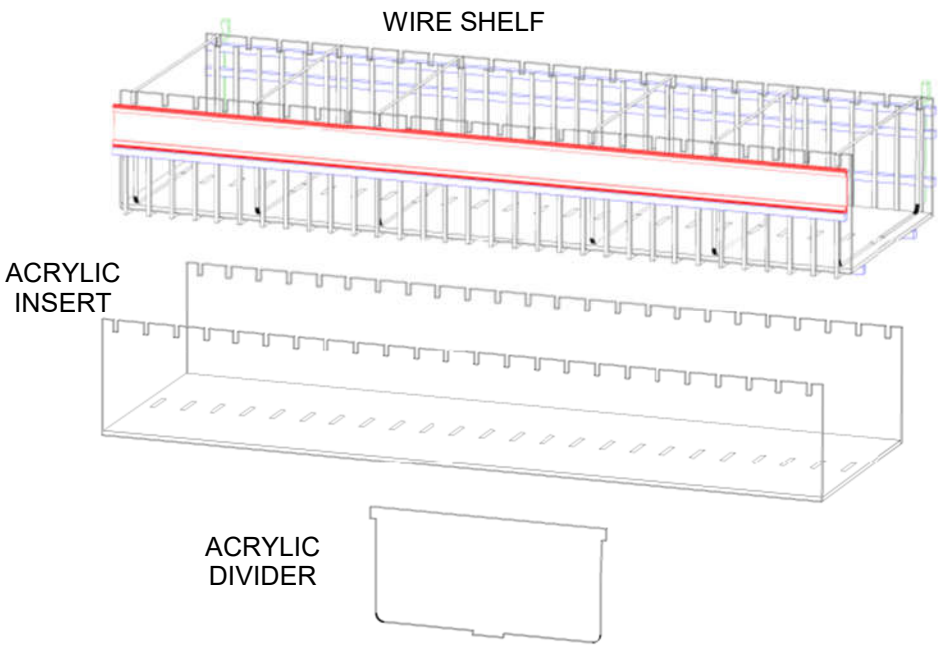

FOUNTAIN DISPLAY

CLEAR ACRYLIC INSERT AND DIVIDERS DIVIDER TABS ARE EVERY 1 INCH
ITEMS ARE SOLD SEPARATELY