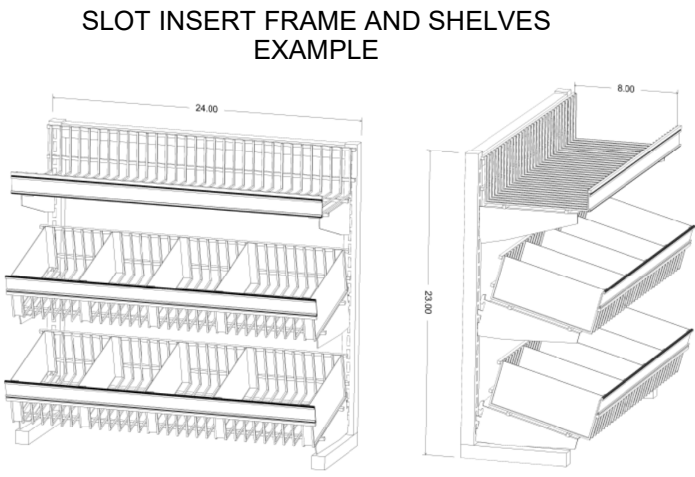

**For more information please contact us at
sales@abcowire.com**

www.abcowire.com
Copyright © ABCO Wire & Metal Products, All Rights Reserved

PO BOX 313
535 S. FRONT STR.
RUSSELL, KS 67665-0313
(785) 483-3138