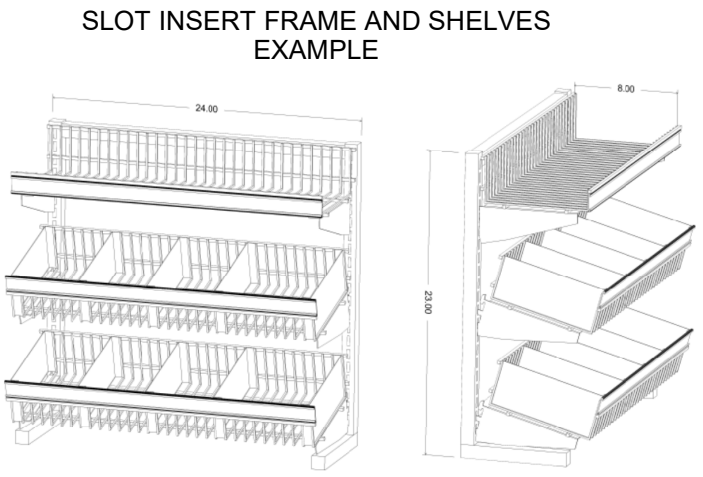

For more information please contact us at
sales@abcowire.com

www.abcowire.com
Copyright © ABCO Wire & Metal Products, All Rights Reserved

PO BOX 313
535 S. FRONT STR.
RUSSELL, KS 67665-0313
(785) 483-3138