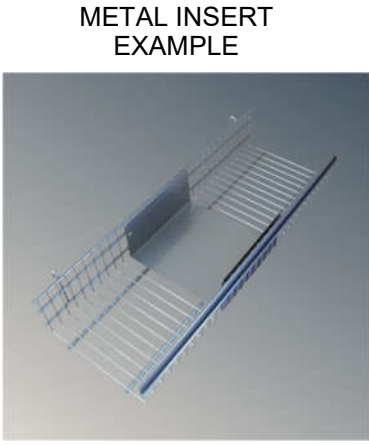

# FOUNTAIN DISPLAY

	WIDE OD	DEEP OD	TALL OD
			Adds 1.25" to Upright height <i>Rests against wall or counter back</i> Requires 2 Feet per upright
SLOTTED UPRIGHT FEET 2 PER UNIT FOR FREE STANDING BRACKET SYSTEM			
			Requires 2 each and is screwed to the wall. Grid will hang on hangers. Grid can be lifted off to clean
Z BAR HANGER 2 PER UNIT FOR WALL MOUNT BRACKET SYSTEM			

# FOUNTAIN DISPLAY

CLEAR ACRYLIC INSERT AND DIVIDERS DIVIDER TABS ARE EVERY 1 INCH  
ITEMS ARE SOLD SEPARATELY

**For more information please contact us at**  
**[sales@abcowire.com](mailto:sales@abcowire.com)**