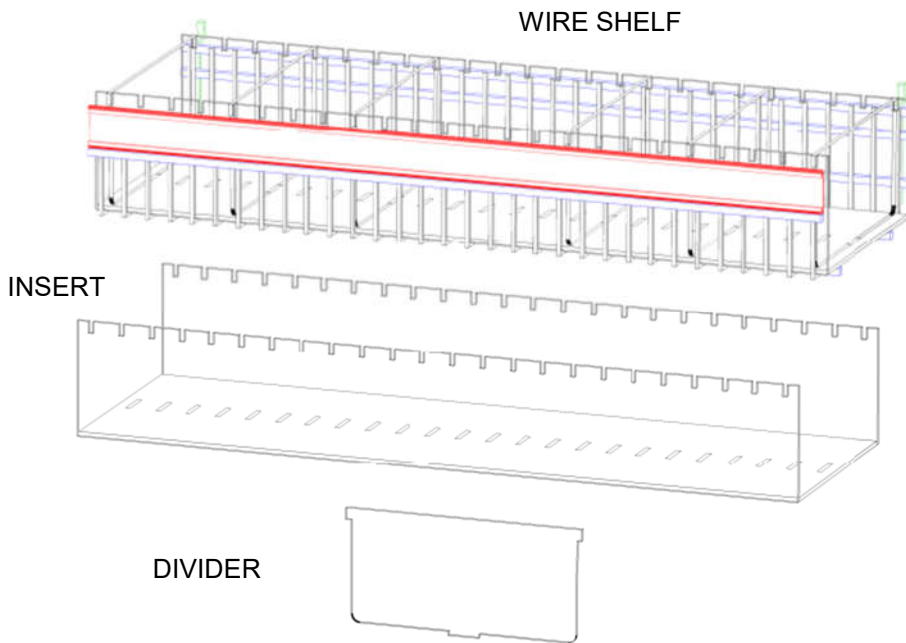

CONDIMENT DISPLAY

CLEAR ACRYLIC INSERT AND DIVIDERS
DIVIDER TABS ARE EVERY 1 INCH
ITEMS ARE SOLD SEPARATELY