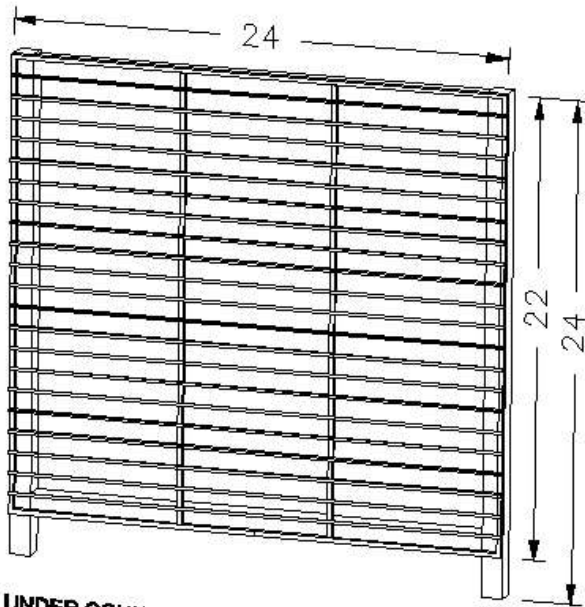

STANDARD GRID AND MOUNTING OPTIONS & SPECS
CUSTOM GRID SIZES AND MOUNT OPTIONS AVAILABLE
CONTACT OUR KANSAS SALES DEPARTMENT FOR DETAILS

U-SHAPED FREE STANDING HANGING GRID
STANDARD IS 16" OR 25.5" WIDE X 24" TALL