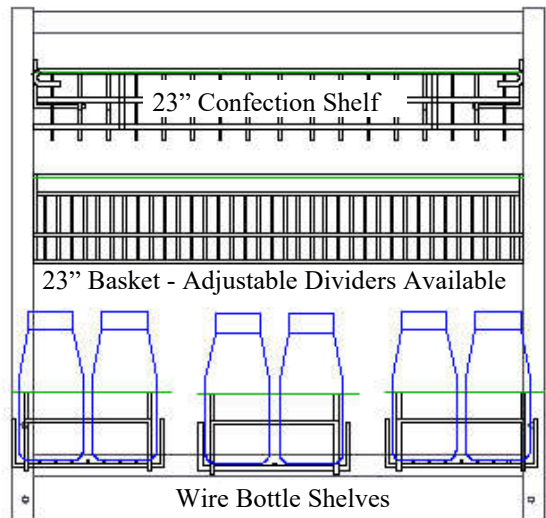

ALTERNATE PLANOGRAMS FOR 24" GRIDS

PLANOGRAM # 1

PLANOGRAM # 2

PLANOGRAM # 3

PLANOGRAM # 4

For more information please contact us at
sales@abcowire.com

www.abcowire.com

Copyright © ABCO Wire & Metal Products, All Rights Reserved