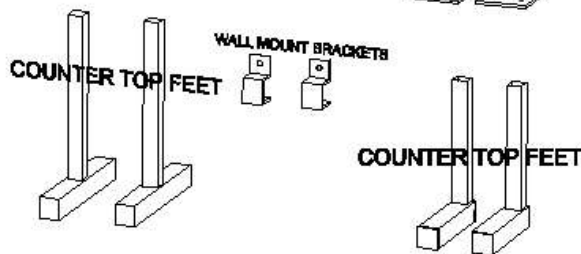

For more information please contact us at
sales@abcowire.com

www.abcowire.com

Copyright © ABCO Wire & Metal Products, All Rights Reserved

PO BOX 313
535 S. FRONT ST.
RUSSELL, KS 67665-0313
(785) 483-3138