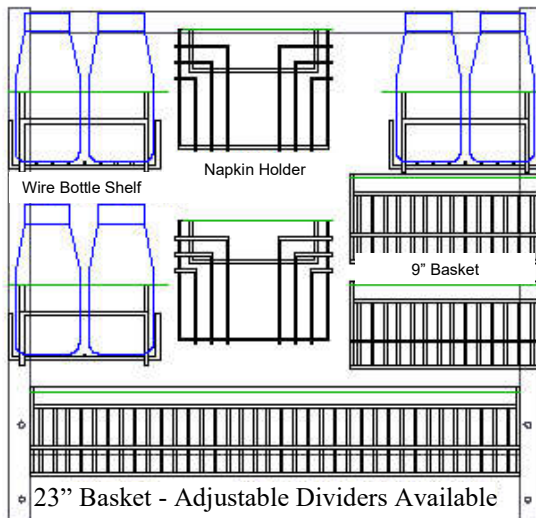

Organize roller grill condiment and hot beverage service bars

SAMPLE PLAN-O-GRAMS FOR THE 24" FLAT GRID
NOTE: 2 SIDE GRID - DOUBLE COMPONENTS—CUSTOM OPTIONS AVAILABLE
VISIT OUR WEBSITE FOR MORE EXAMPLES

ALTERNATE PLANOGRAMS FOR 24" GRIDS

PLANOGRAM # 1

PLANOGRAM # 2

PLANOGRAM # 3

PLANOGRAM # 4

For more information please contact us at
sales@abcowire.com

www.abcowire.com

Copyright © ABCO Wire & Metal Products, All Rights Reserved