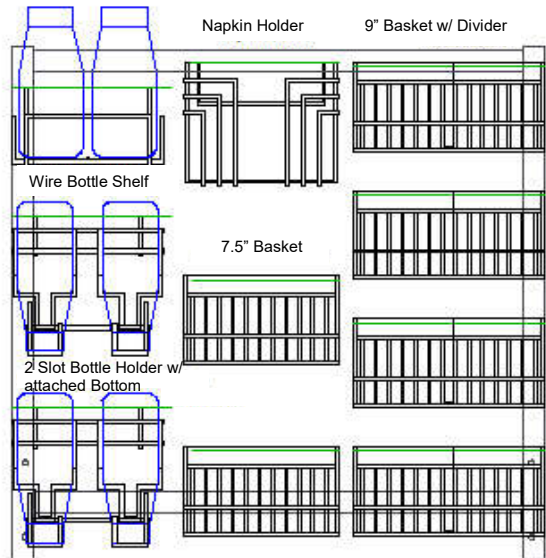

Organize roller grill condiment and hot beverage service bars

SAMPLE PLAN-O-GRAMS FOR THE 24" FLAT GRID
NOTE: 2 SIDE GRID - DOUBLE COMPONENTS—CUSTOM OPTIONS AVAILABLE
VISIT OUR WEBSITE FOR MORE EXAMPLES

ALTERNATE PLANOGRAMS FOR 24" GRIDS

PLANOGRAM # 1

PLANOGRAM # 2

PLANOGRAM # 3

PLANOGRAM # 4

For more information please contact us at
sales@abcowire.com

www.abcowire.com

Copyright © ABCO Wire & Metal Products, All Rights Reserved