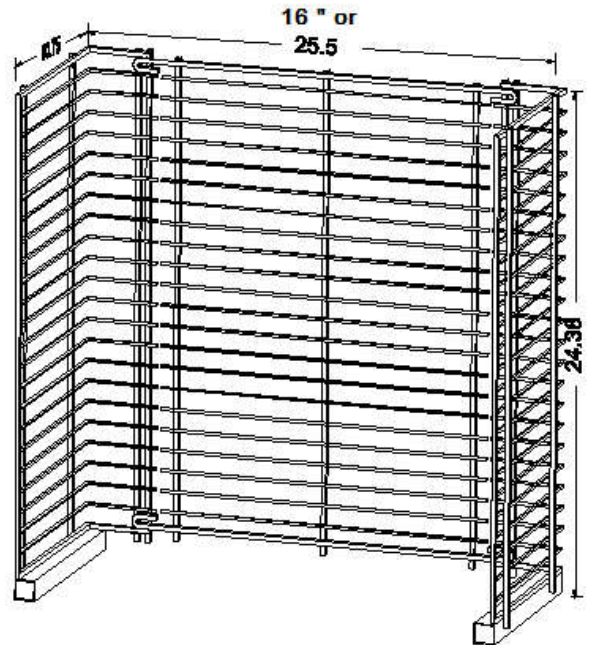

STANDARD GRID AND MOUNTING OPTIONS & SPECS
CUSTOM GRID SIZES AND MOUNT OPTIONS AVAILABLE
CONTACT OUR KANSAS SALES DEPARTMENT FOR DETAILS

U-SHAPED FREE STANDING HANGING GRID
STANDARD IS 16" OR 25.5" WIDE X 24" TALL