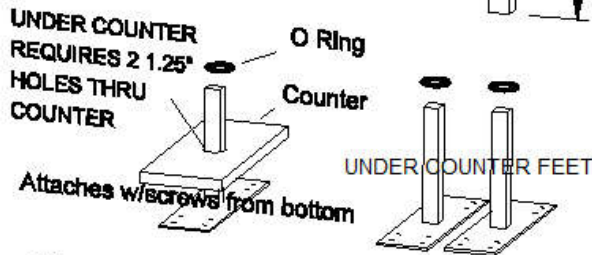

STANDARD GRID AND MOUNTING OPTIONS & SPECS
CUSTOM GRID SIZES AND MOUNT OPTIONS AVAILABLE
CONTACT OUR KANSAS SALES DEPARTMENT FOR DETAILS

U-SHAPED FREE STANDING HANGING GRID
STANDARD IS 16" OR 25.5" WIDE X 24" TALL