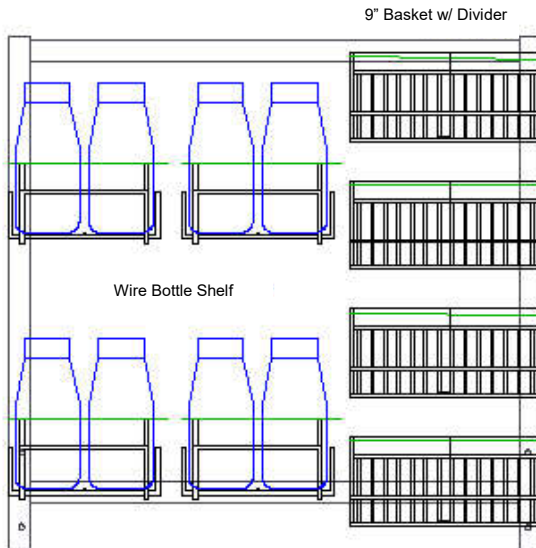

Organize roller grill condiment and hot beverage service bars

SAMPLE PLAN-O-GRAMS FOR THE 24" FLAT GRID
NOTE: 2 SIDE GRID - DOUBLE COMPONENTS—CUSTOM OPTIONS AVAILABLE
VISIT OUR WEBSITE FOR MORE EXAMPLES

ALTERNATE PLANOGRAMS FOR 24" GRIDS

PLANOGRAM # 1