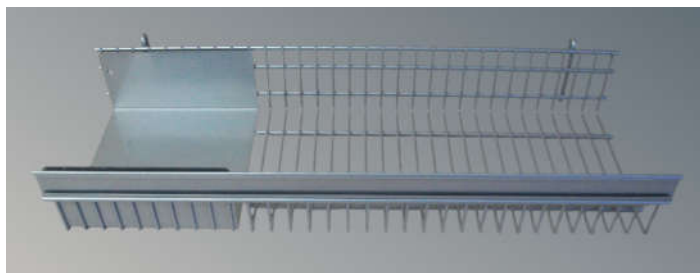

Metal insert for shelf

***For more information please contact us at
sales@abcowire.com***

www.abcowire.com

Copyright © ABCO Wire & Metal Products, All Rights Reserved

PO BOX 313
535 S. FRONT ST.
RUSSELL, KS 67665-0313
(785) 483-3138