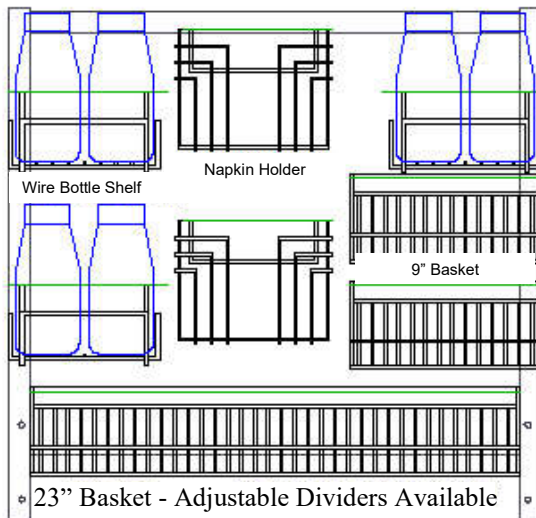

# CONDIMENT DISPLAY

Organize roller grill condiment and hot beverage service bars

**SAMPLE PLAN-O-GRAMS FOR THE 24" FLAT GRID**  
**NOTE: 2 SIDE GRID - DOUBLE COMPONENTS—CUSTOM OPTIONS AVAILABLE**  
**VISIT OUR WEBSITE FOR MORE EXAMPLES**

## ALTERNATE PLANOGRAMS FOR 24" GRIDS

PLANOGRAM # 1

PLANOGRAM # 2

PLANOGRAM # 3

PLANOGRAM # 4

**For more information please contact us at**  
**[sales@abcowire.com](mailto:sales@abcowire.com)**

[www.abcowire.com](http://www.abcowire.com)