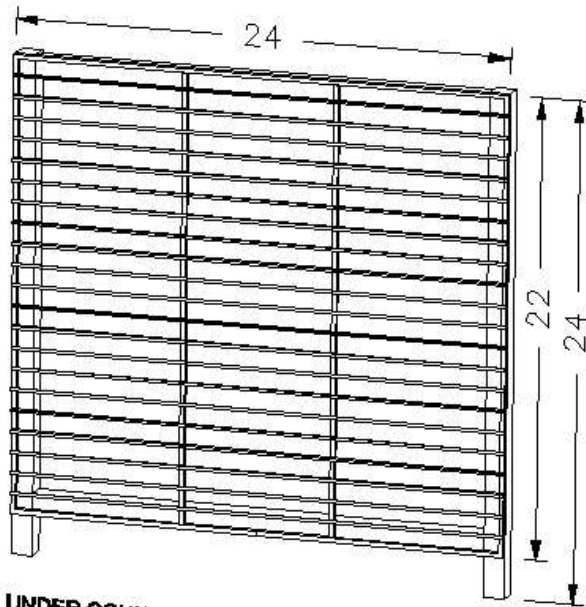

**U-SHAPED FREE STANDING HANGING GRID**  
**STANDARD IS 16" OR 25.5" WIDE X 24" TALL**

**OUTSIDE OF WINGS CAN ALSO BE USED**  
**TO HANG ACCESSORIES**

**For more information please contact us at**  
**[sales@abcowire.com](mailto:sales@abcowire.com)**