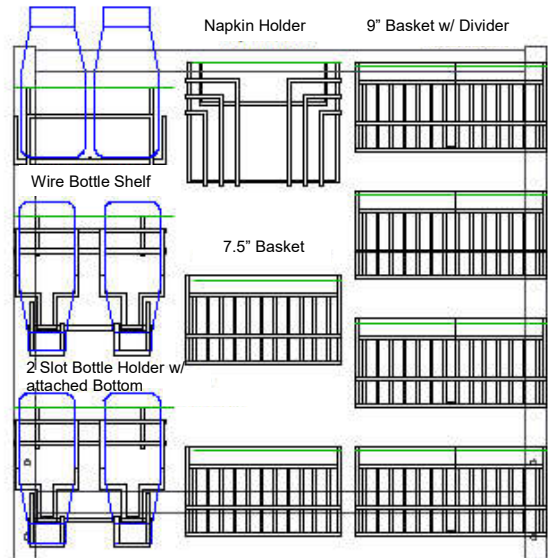

PLANOGRAM # 2