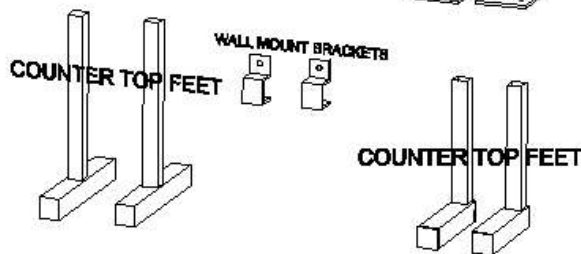

# CONDIMENT DISPLAY

Organize roller grill condiment and hot beverage service bars cleanly, neatly and attractively

**STANDARD GRID AND MOUNTING OPTIONS & SPECS**  
**CUSTOM GRID SIZES AND MOUNT OPTIONS AVAILABLE**  
**CONTACT OUR KANSAS SALES DEPARTMENT FOR DETAILS**

**U-SHAPED FREE STANDING HANGING GRID**  
**STANDARD IS 16" OR 25.5" WIDE X 24" TALL**

**OUTSIDE OF WINGS CAN ALSO BE USED**  
**TO HANG ACCESSORIES**

**For more information please contact us at**  
**[sales@abcowire.com](mailto:sales@abcowire.com)**