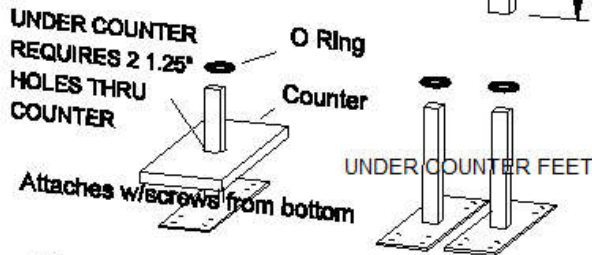

**U-SHAPED FREE STANDING HANGING GRID**  
**STANDARD IS 16" OR 25.5" WIDE X 24" TALL**

**OUTSIDE OF WINGS CAN ALSO BE USED**  
**TO HANG ACCESSORIES**

**For more information please contact us at**  
**[sales@abcowire.com](mailto:sales@abcowire.com)**