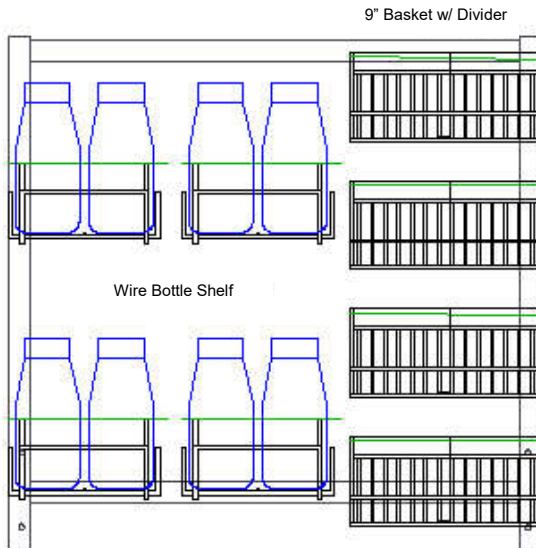

CONDIMENT DISPLAY

Organize roller grill condiment and hot beverage service bars

SAMPLE PLAN-O-GRAMS FOR THE 24" FLAT GRID
NOTE: 2 SIDE GRID - DOUBLE COMPONENTS—CUSTOM OPTIONS AVAILABLE
VISIT OUR WEBSITE FOR MORE EXAMPLES

ALTERNATE PLANOGRAMS FOR 24" GRIDS

PLANOGRAM # 1