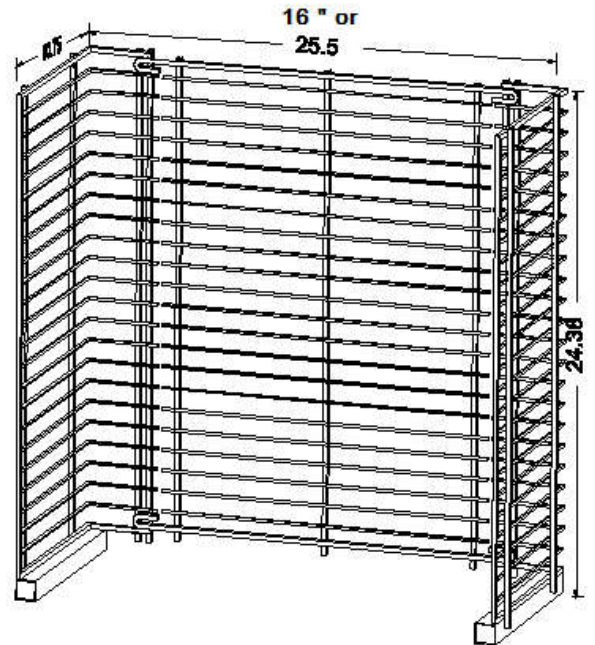

# CONDIMENT DISPLAY

Organize roller grill condiment and hot beverage service bars

**SAMPLE PLAN-O-GRAMS FOR THE 24" FLAT GRID**  
**NOTE: 2 SIDE GRID - DOUBLE COMPONENTS—CUSTOM OPTIONS AVAILABLE**  
**VISIT OUR WEBSITE FOR MORE EXAMPLES**

**U-SHAPED FREE STANDING HANGING GRID**  
**STANDARD IS 16" OR 25.5" WIDE X 24" TALL**

**OUTSIDE OF WINGS CAN ALSO BE USED**  
**TO HANG ACCESSORIES**

**For more information please contact us at**  
**[sales@abcowire.com](mailto:sales@abcowire.com)**