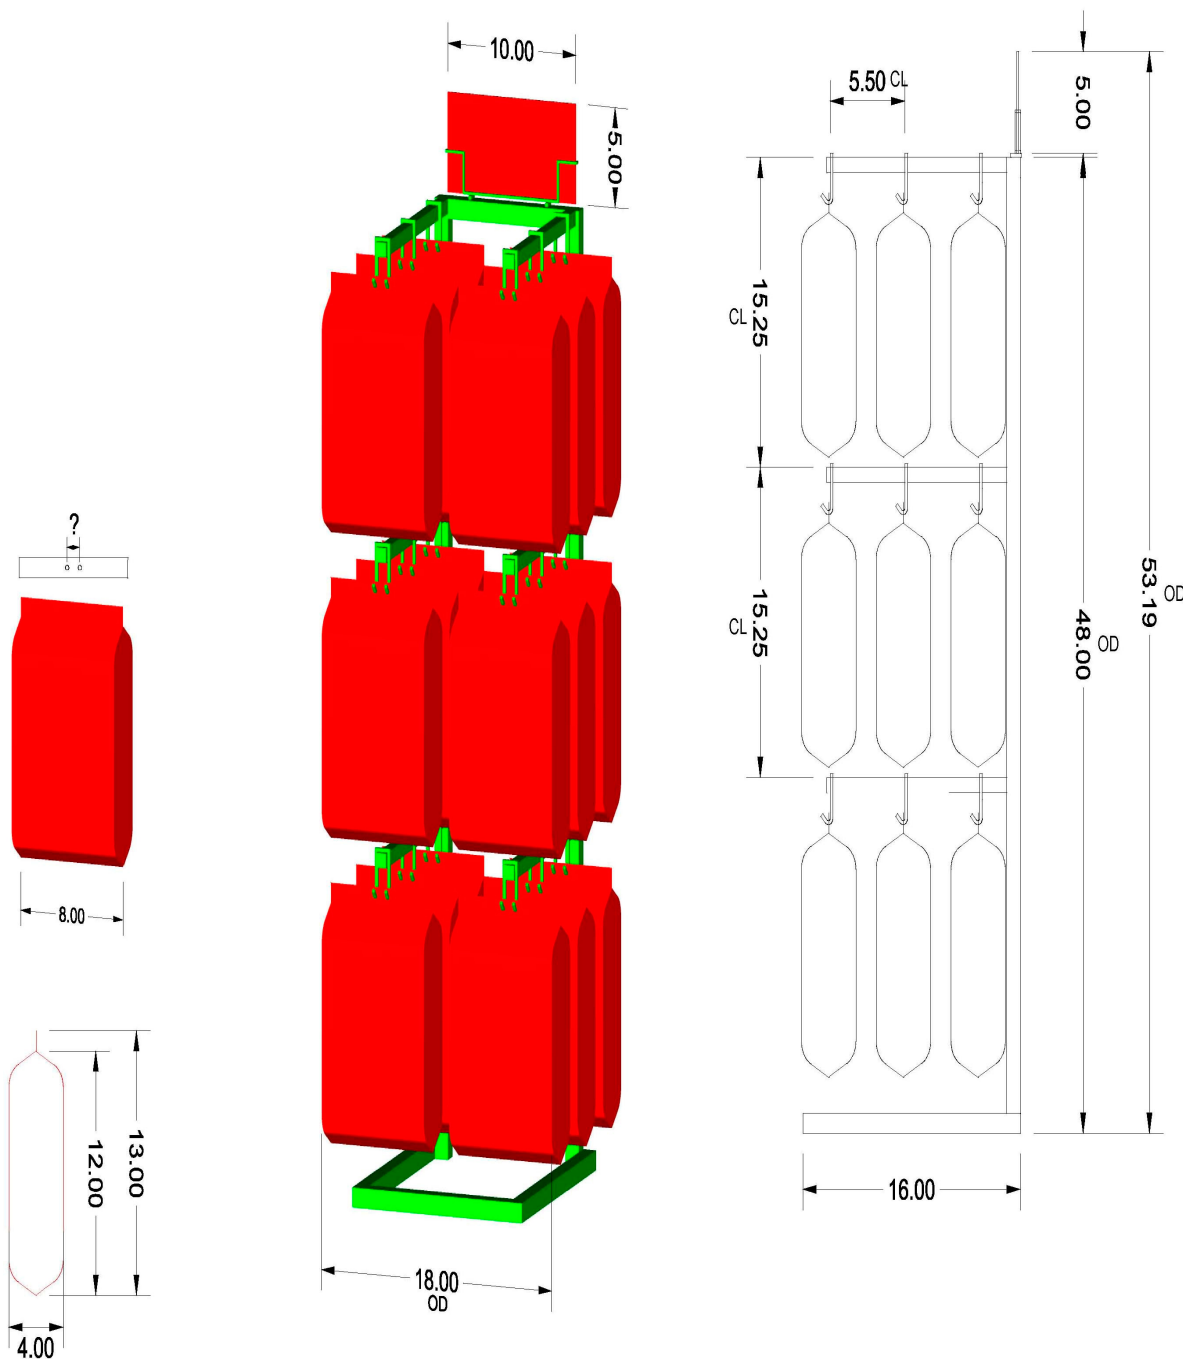

BAGGED FRUIT MERCHANDISER

Find the perfect spot in your produce section for mesh net bagged fruit or cross merchandise in other parts of the store.

SPECS

For more information please contact us at sales@abcowire.com

www.abcowire.com

PO BOX 313
535 S. FRONT STR.
RUSSELL, KS 67665-0313
(785) 483-3138

ABCOWIRE
WIRE AND METAL PRODUCTS

UNIT 474
4061 E CASTRO VALLEY BLVD
CASTRO VALLEY, CA 94552-4840
(510) 909-5626